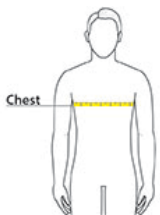

SPORT-TEK

Sport-Tek® PosiCharge® Tri-Blend Wicking Raglan Tee.
ST400

PRODUCT MEASUREMENTS

	XS	S	M	L	XL	2XL	3XL	4XL
Body Length at Back	27	28	29	30	31	32	32 1/2	33
Chest	18 1/2	20	21 1/2	23	24 1/2	26	28	30
Sleeve Length	17 1/4	18	18 3/4	19 1/2	20 1/4	21	21 3/4	22 1/2

Body Length at Back: Measured from high point shoulder to finished hem at back.

Chest: Measured across the chest one inch below armhole when laid flat.

Sleeve Length: Start at center of neck and measure down shoulder, down sleeve to hem.

SIZE CHARTS

	XS	S	M	L	XL	2XL	3XL	4XL
Chest	32-34	35-37	38-40	41-43	44-46	47-49	50-53	54-57

HOW TO MEASURE

CHEST

Measure under the arm and around the fullest part of the chest with arms down, keeping tape horizontal.